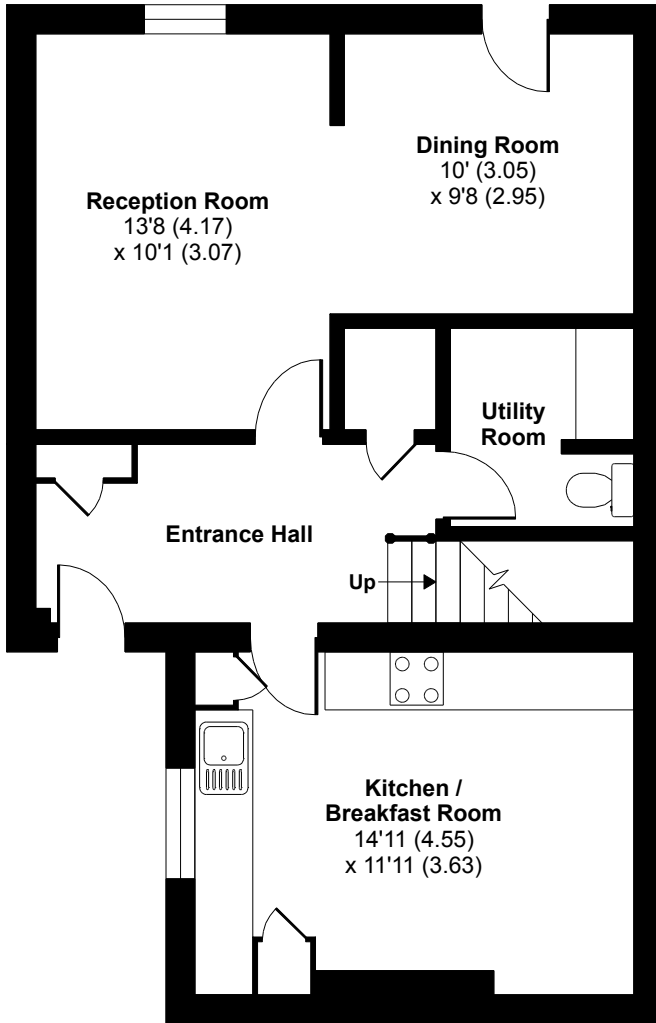

# Lanthorne Mews, Tunbridge Wells, TN1

Total = 1640 sq ft / 152.4 sq m

For identification only - Not to scale

GROUND FLOOR

FIRST FLOOR

SECOND FLOOR