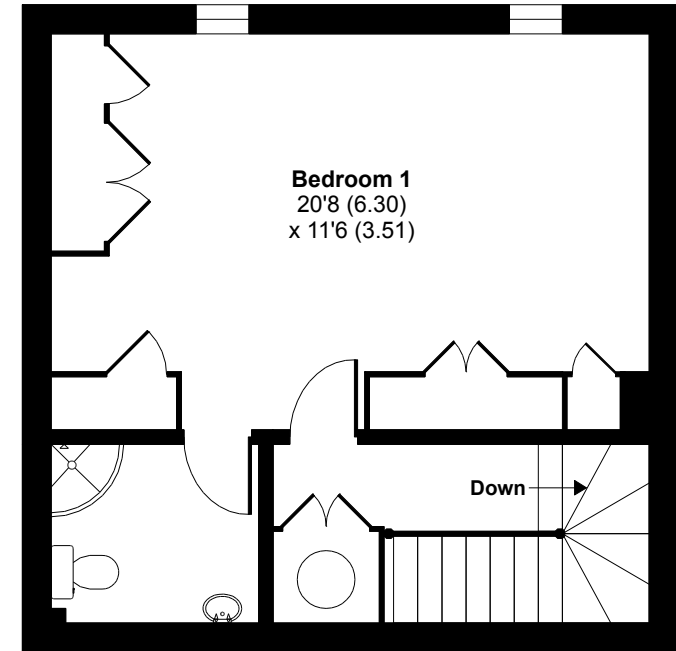

# Lanthorne Mews, Tunbridge Wells, TN1

Total = 1640 sq ft / 152.4 sq m

For identification only - Not to scale

GROUND FLOOR

FIRST FLOOR

SECOND FLOOR