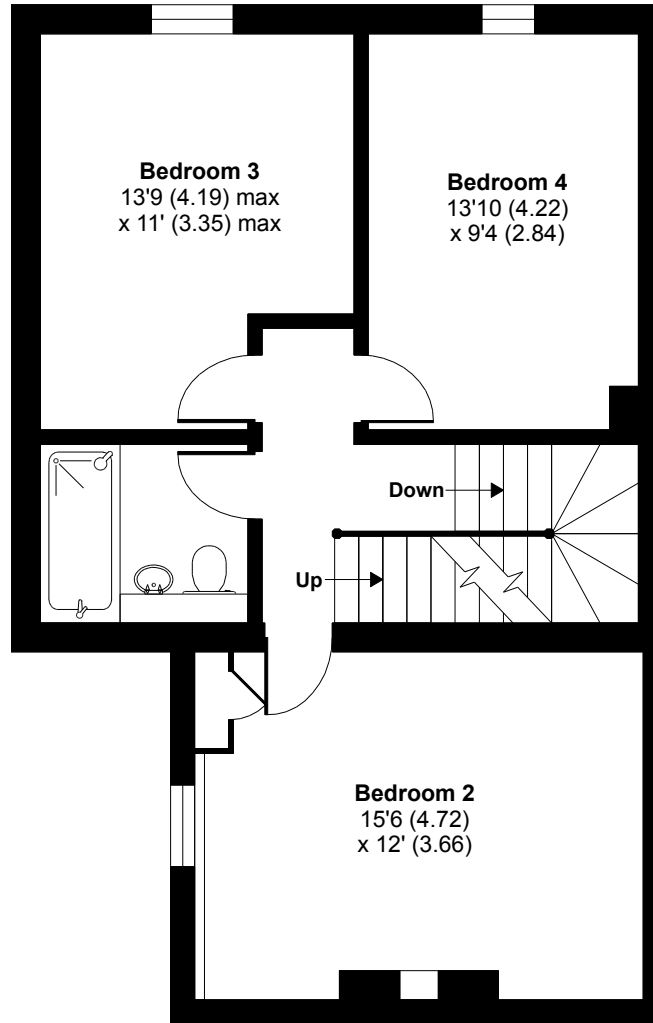

# Lanthorne Mews, Tunbridge Wells, TN1

Total = 1640 sq ft / 152.4 sq m

For identification only - Not to scale

GROUND FLOOR

FIRST FLOOR

SECOND FLOOR